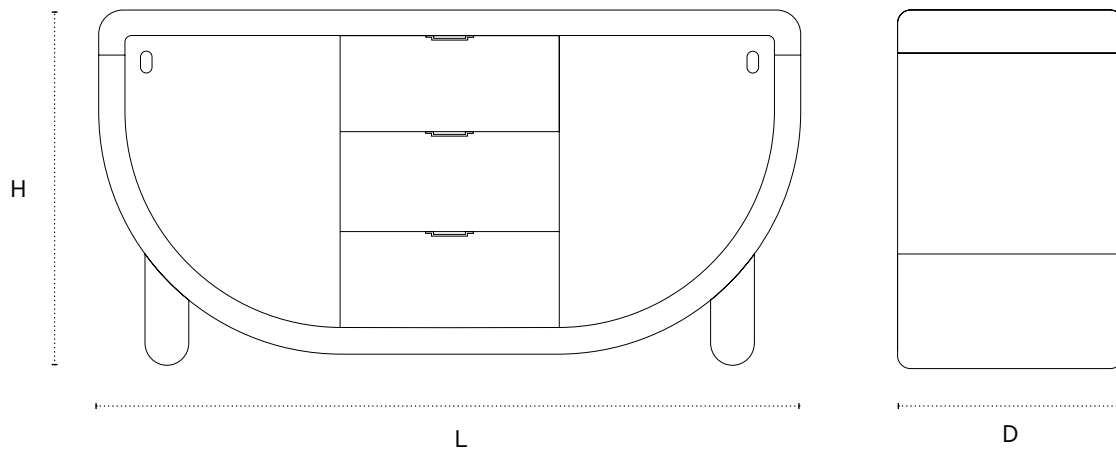

Artic Credenza

Shown in Orior / Leather, Charcoal with walnut, aged brass and Ororio Crema marble.

DIMENSIONS

63" L x 20" D x 32" H

TECHNICAL DETAILS

Wood	Walnut / Oak / Blackened Oak
Legs & Top	Irish Green Marble / Giallo Sienna Marble / Crema Marble / Nero Marble / Portuguese Limestone / Irish Limestone
Hardware & Doors	Antique Brass / Blackened Steel
Orior Leather	Charcoal / Sand