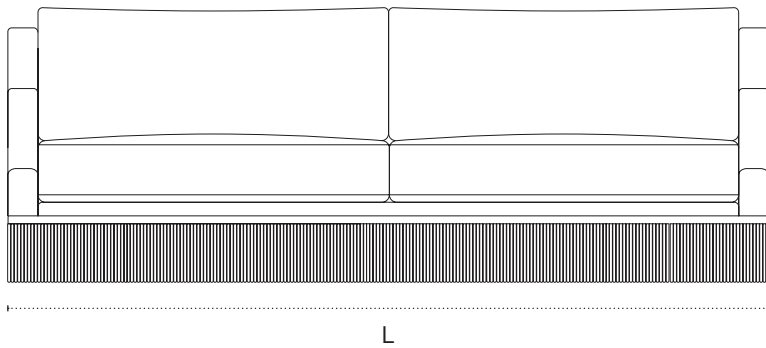

## Atlanta Sofa

Shown in Pierre Frey fabric: Viggo, color Matelot

### DIMENSIONS

80" L x 40" D x 36" H x 18.5" SH x 24" AH

102" L x 40" D x 36" H x 18.5" SH x 24" AH

### TECHNICAL DETAILS

Structure

Solid Beech frame / Coil spring system

Seat / Back cushion

Foam core with feather quilt / Feather

Pierre Frey Velvet

Viggo, Matelot / Mordore / Cactus / Caramel

Yardage required

80" L : 16 yards + 7 meters fringe / 102" L : 19.5 yards + 7.5 meters fringe