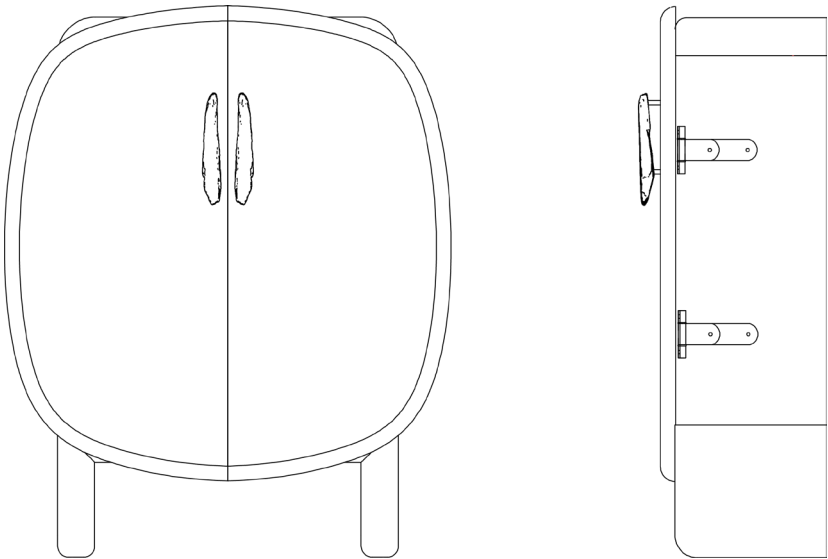

Beatha Cabinet

Shown in hair-on-hide.

DIMENSIONS

47.5" W x 17.5" D x 58.5" H

TECHNICAL DETAILS

Frame	All Orior Woods
Hardware	Solid Cast Bronze
Wrapped Doors	Hair-On-Hide
Interior Shelf	All Orior Stones