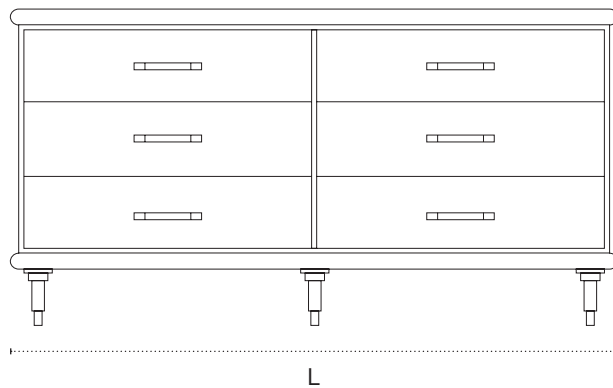

Bembo Dresser

Shown in Orior Leather, Nectar with Jerry Pair drawer fronts, aged brass hardware and oak interior

DIMENSIONS

65"L x 18.5"D x 34.25"H

TECHNICAL DETAILS

Frame / Interior

Natural Oak / Limed Oak / Dark Oak / Blackened Oak / Walnut