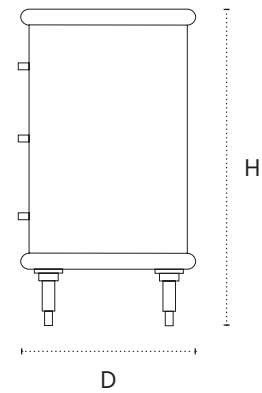

Bembo Dresser

Shown in Orior Leather, Nectar with Jerry Pair drawer fronts, aged brass hardware and oak interior

DIMENSIONS

65"L x 18.5"D x 34.25"H

TECHNICAL DETAILS

Frame / Interior

Natural Oak / Limed Oak / Dark Oak / Blackened Oak / Walnut