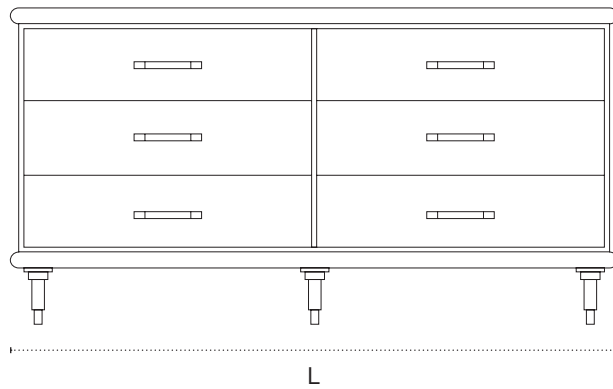

## Bembo Dresser

Shown in Orior Leather / Nectar with Jerry Pair Hide, Aged Brass hardware, and Limed Oak interior

### DIMENSIONS

65"L x 19.25"D x 34.25"H