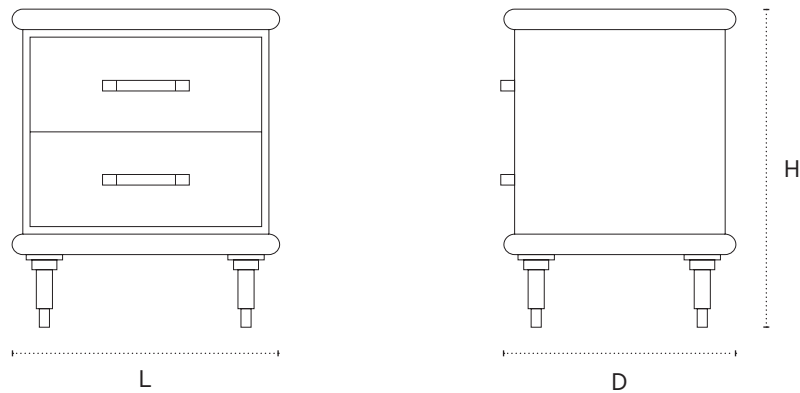

Bembo Side Table

Shown in Orior Leather Mint and aged brass hardware

DIMENSIONS

19"L x 17"D x 24"H

TECHNICAL DETAILS

Frame / Interior

Natural Oak / Limed Oak / Dark Oak / Blackened Oak / Walnut

Orior Leather