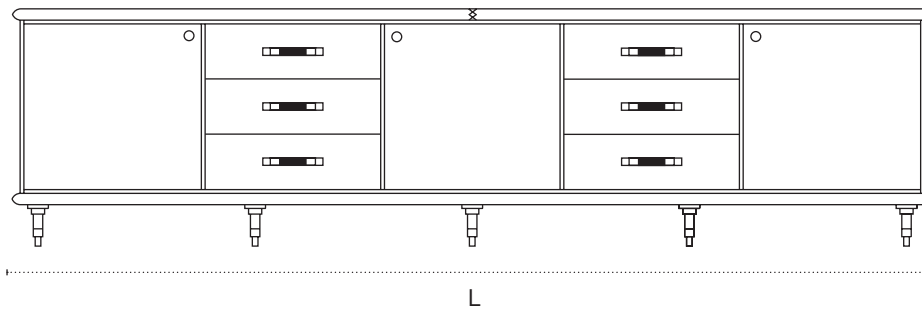

Bembo Credenza

Shown in Orior Leather, color Ruby and aged brass hardware

DIMENSIONS

90" L x 18" D x 31.5" H

121" L x 18" D x 31.5" H

TECHNICAL DETAILS

Frame / Interior

Natural Oak / Dark Oak