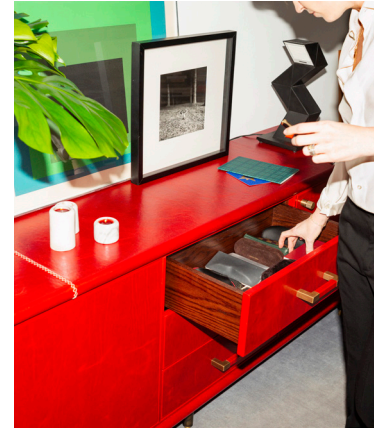

Bembo Credenza

Shown in Orior Leather, color Ruby and aged brass hardware

DIMENSIONS

90" L x 18" D x 31.5" H

121" L x 18" D x 31.5" H

TECHNICAL DETAILS

Frame / Interior

Natural Oak / Dark Oak

Exterior Leather

Ruby / Onyx / Slate / Mint / Salmon

Hardware

Aged Brass / Aged Copper / Blackened Steel