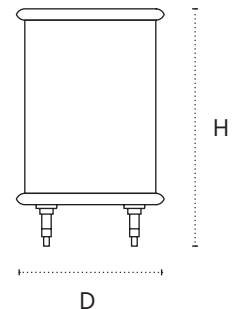

Bembo Credenza

Shown in Orior Leather, color Ruby and aged brass hardware

DIMENSIONS

90" L x 18" D x 31.5" H

121" L x 18" D x 31.5" H

TECHNICAL DETAILS

Frame / Interior

Natural Oak / Dark Oak