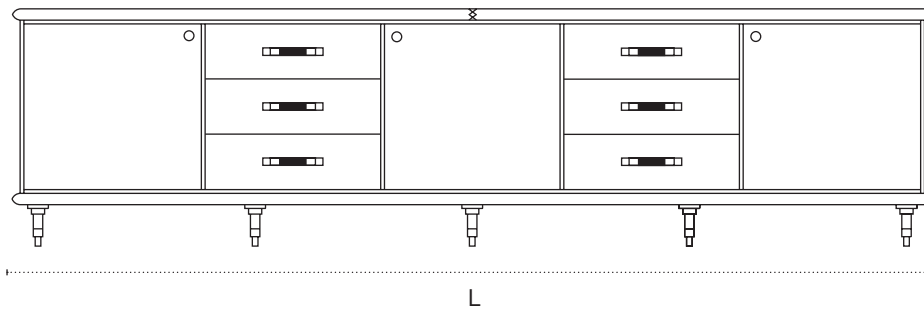

Bembo Credenza

Shown in Orior Leather, color Ruby and aged brass hardware

DIMENSIONS

90" L x 18" D x 31.5" H

121" L x 18" D x 31.5" H

TECHNICAL DETAILS

Frame / Interior

Natural Oak / Limed Oak / Dark Oak / Blackened Oak / Walnut