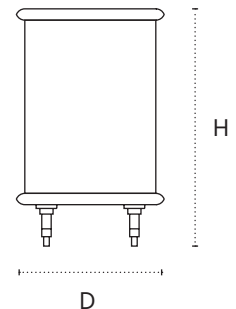

Bembo Credenza

Shown in Orior Leather, color Ruby and aged brass hardware

DIMENSIONS

90" L x 18" D x 31.5" H

121" L x 18" D x 31.5" H

TECHNICAL DETAILS

Frame / Interior

Natural Oak / Limed Oak / Dark Oak / Blackened Oak / Walnut