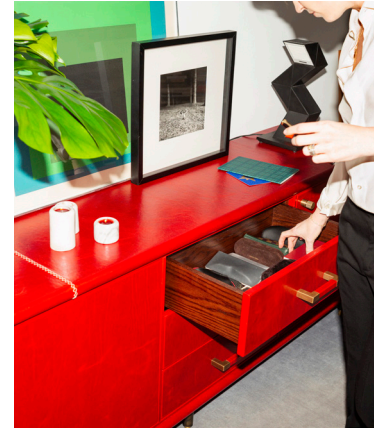

Bembo Credenza

Shown in Orior Leather / Ruby, Aged Brass hardware, and Dark Oak interior.

DIMENSIONS

90" L x 19.25" D x 31.5" H

121" L x 19.25" D x 31.5" H

TECHNICAL DETAILS

Frame / Interior

All Orior Woods

Exterior Leather

Ruby / Slate / Mint / Salmon

Hardware

Aged Brass / Blackened Steel / Satin Stainless Steel