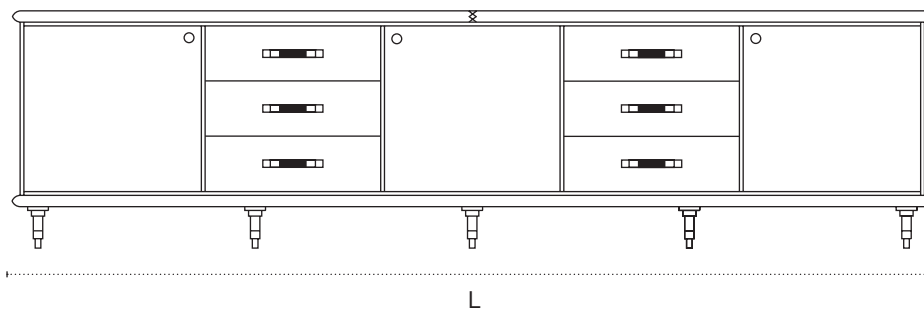

Bembo Credenza

Shown in Orior Leather / Ruby, Aged Brass hardware, and Dark Oak interior.

DIMENSIONS

90" L x 19.25" D x 31.5" H

121" L x 19.25" D x 31.5" H

TECHNICAL DETAILS

Frame / Interior

All Orior Woods