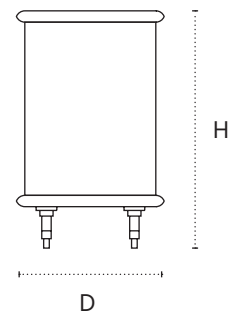

Bembo Credenza

Shown in Orior Leather / Ruby, Aged Brass hardware, and Dark Oak interior.

DIMENSIONS

90" L x 19.25" D x 31.5" H

121" L x 19.25" D x 31.5" H

TECHNICAL DETAILS

Frame / Interior

All Orior Woods