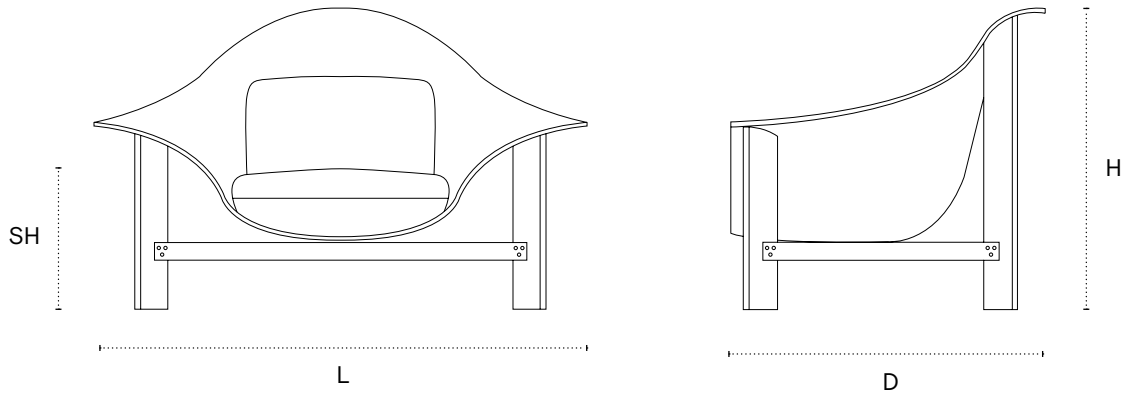

Bianca Chair

Shown in Walnut with Orior Leather, Brick and Orior Velvet, Terracotta.

DIMENSIONS

46" L x 26.5" D x 26" H x 15" SH

TECHNICAL DETAILS

Structure	Resin mould
Base	Oak / Walnut
Structure Upholstery	Orior Leather, Brick / Flamingo / Rain / Toffee
Seat / Back Upholstery	Orior Velvet, Terracotta / Blossom / Cornflower / Cream / (Leather +\$175)
Seat / Back Cushion yardage required	2 yards