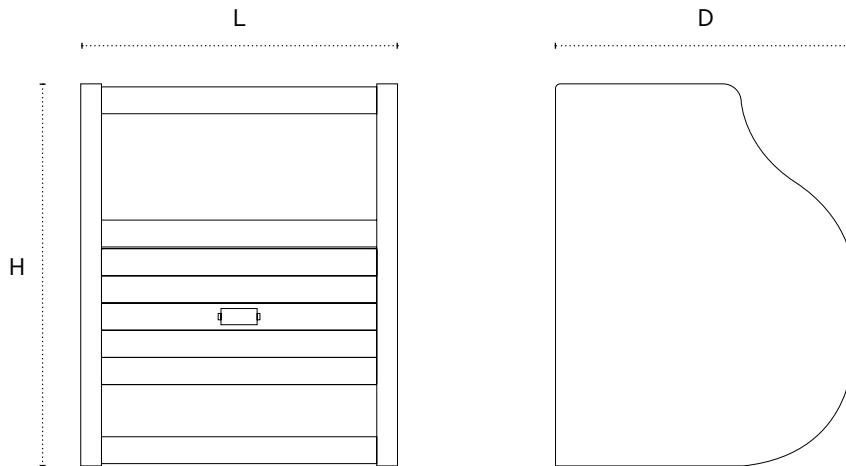

## Brea Side Table

Shown in walnut with brass hardware and Orior, leather Salmon.

### DIMENSIONS

18.1" L x 17" D x 21.8" H