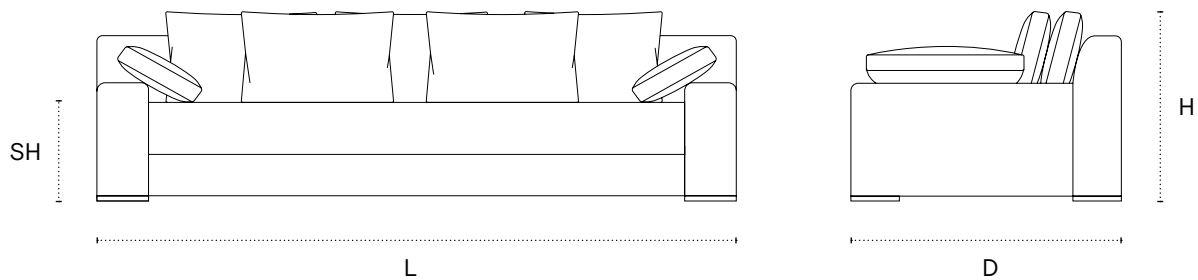

Canyon Sofa

Shown in Orior Fabric with Walnut feet

DIMENSIONS

87" L x 47" D x 33" H x 16.5" SH x 19" AH

100" L x 47" D x 33" H x 16.5" SH x 19" AH

110" L x 47" D x 33" H x 16.5" SH x 19" AH

120" L (1) x 120" L (2) x 47" D x 33" H x 16.5" SH x 19" AH (Corner Unit)

TECHNICAL DETAILS

Structure	Solid Beech frame / Hand-tied zigzag spring unit
Seat / Back cushion	Foam core with feather quilt
Feet	Walnut / Oak
Orior Fabric	989.000, 989.021
Yardage required	87" L : 20 yards / 100" L : 22 yards / 110" L : 26 yards / 120" L : 40 yards