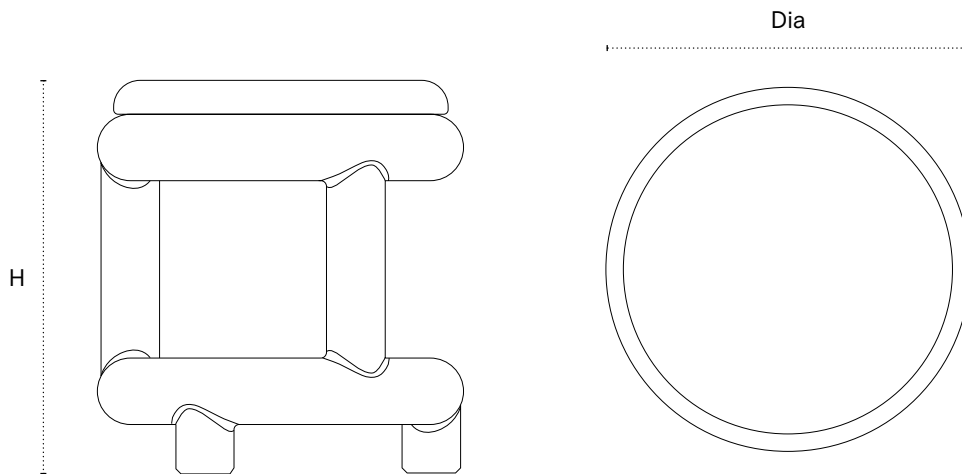

Corca Table

Shown in polished bronze with Irish crystal top.

DIMENSIONS

17.25" Dia x 18.9" H

TECHNICAL DETAILS

Top

Irish Crystal

Base