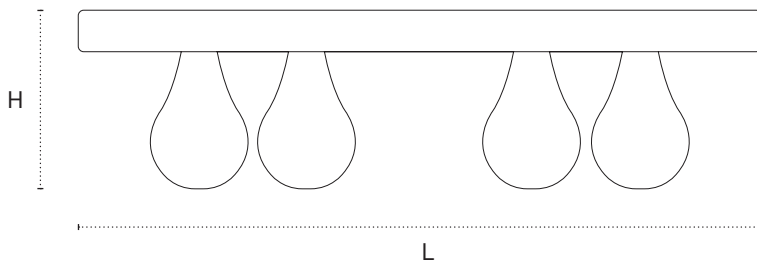

The Easca Table

Shown in Irish Crystal with Irish Green marble legs.

DIMENSIONS

60" L x 35" D x 16" H

TECHNICAL DETAILS

Stone

Irish Green Marble / Giallo Sienna Marble / Nero Marble / Portuguese Limestone

Top