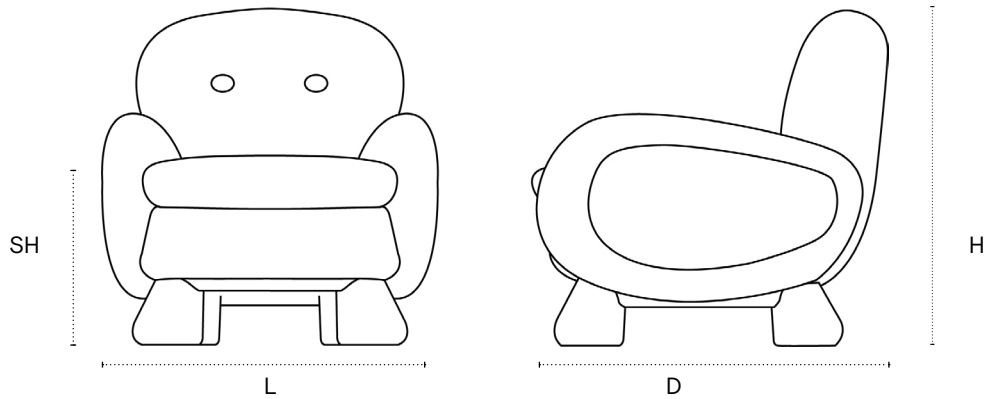

Eli Chair

Shown in Natural Oak base and Dedar / Marabou Tobacco upholstery.

DIMENSIONS

32.5" L x 32.5" D x 32" H x 19.25" SH

Dedar Marabou (as shown)

Orior Upholstery

COM

TECHNICAL DETAILS

Structure	Solid Beech Frame / Zigzag Spring System
Seat / Back cushion	Dome Foam
Base	All Woods
Upholstery	Dedar Marabou, Tobacco / Amande / Antracite
Upholstery yardage required	10 yards
Stitch	Cotton