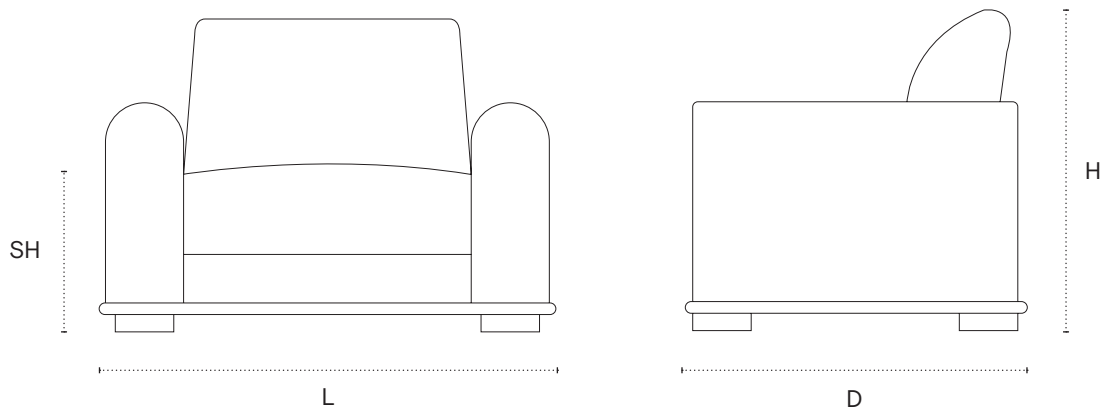

## Gian Chair

Shown in Schumacher Antique Strie Velvet, color Coral with Walnut plinth and aged brass feet

### DIMENSIONS

43" L x 35.5" D x 29.5" H x 16.5" SH x 21.5" H