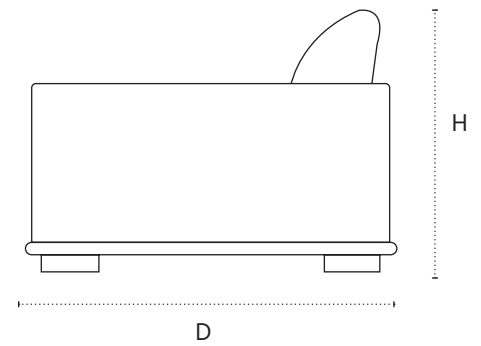

Gian Sofa

Shown in Kvadrat : Divina 3, colour: 224 with Orior Leather, color: Sunset

DIMENSIONS

80" L x 35.5" D x 29" H x 16.5" SH x 21.5" AH

95" L x 35.5" D x 29" H x 16.5" SH x 21.5" AH

TECHNICAL DETAILS