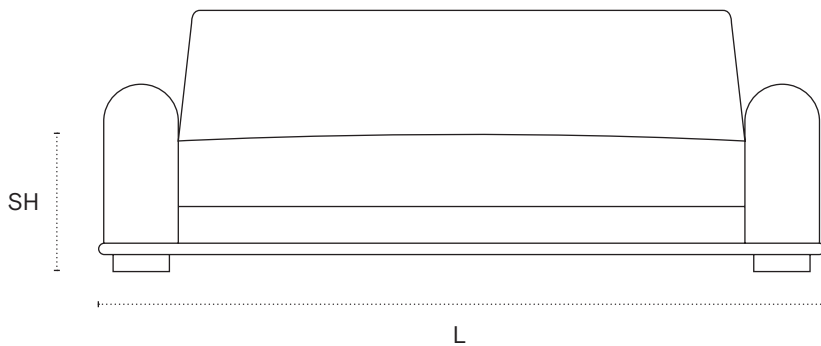

Gian Sofa

Shown in Kvadrat : Divina 3, colour: 224 with Orior Leather, color: Sunset

DIMENSIONS

80" L x 35.5" D x 29" H x 16.5" SH x 21.5" AH

95" L x 35.5" D x 29" H x 16.5" SH x 21.5" AH

TECHNICAL DETAILS

Structure	Solid Beech frame / Hand-tied zigzag springs
Seat / Back cushion	High Density Foam
Plinth	Orior Leather - Salmon, Slate, Mint, Sunrise
Feet	Oak / Walnut
Fabric options	Orior Bouclé - 779.025, 779.028, 779.000, 779.001
Yardage required	80" L : 15 yards / 95" L : 18 yards