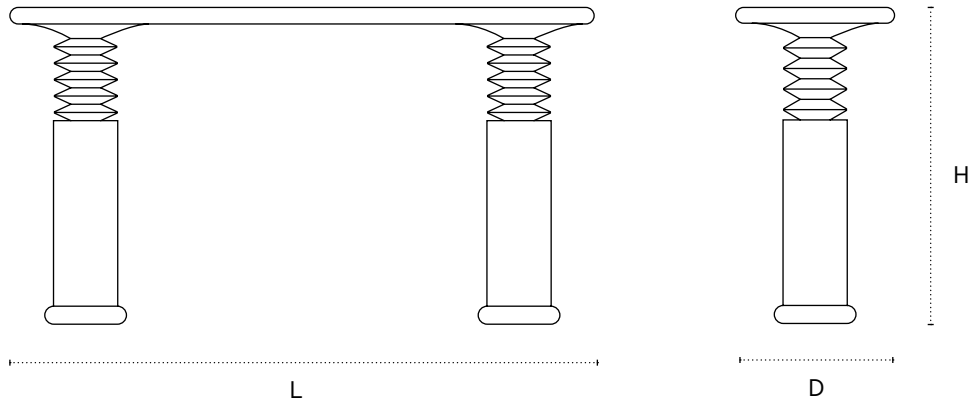

Hemlock Console

Shown in Brushed Black Oak with Giallo Siena Marble feet

DIMENSIONS

60" L x 17" D x 32" H

TECHNICAL DETAILS

Stone

Giallo Siena Marble

Wood