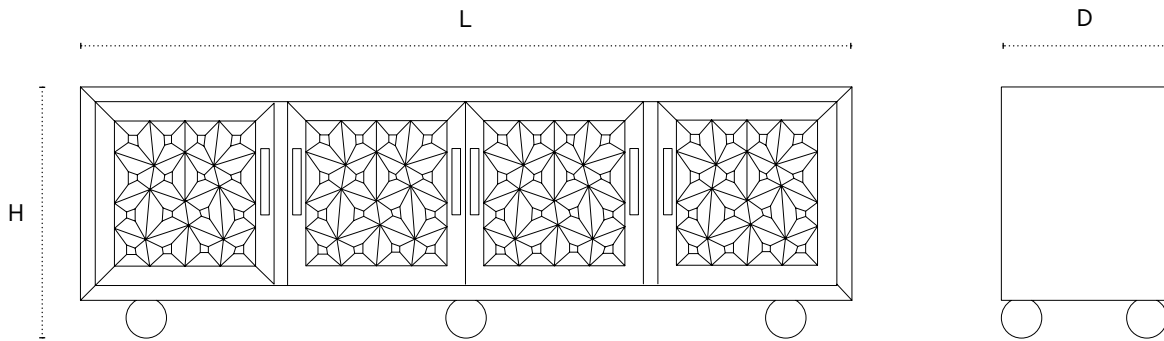

## Hex Credenza

Shown in oak with cast bronze hardware and Orior leather, Mint.

### DIMENSIONS

94.5" L x 20" D x 30.5" H