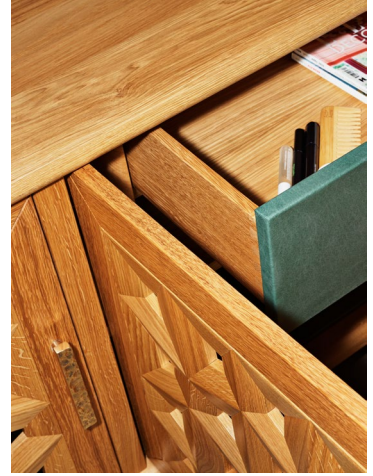

## Hex Credenza

Shown in oak with cast bronze hardware and Orior leather, Mint.

### DIMENSIONS

94.5" L x 20" D x 30.5" H

### TECHNICAL DETAILS

Wood	Oak / Walnut
Legs	Polished Cast Bronze
Handles	Hammered Cast Bronze
Orior Leather / Interior Drawer	Mint / Bloom / Sedona / Lime