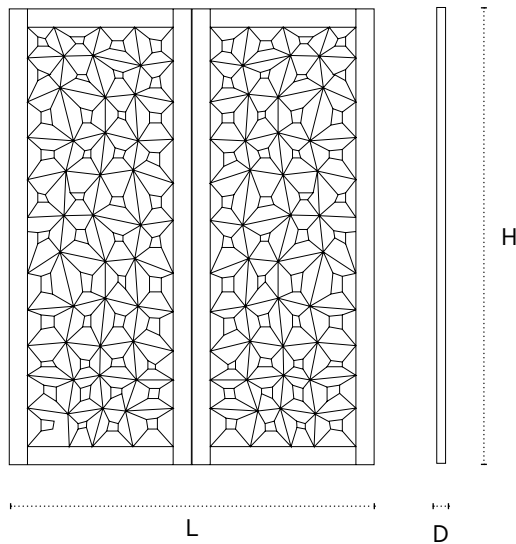

Hex Paravent

Shown in hand carved mid stained Oak

DIMENSIONS (Per Screen)

31.5" L x 1.8" D x 79" H

*Minimum of two screens

TECHNICAL DETAILS

Wood

Natural Oak / Dark Oak / Walnut