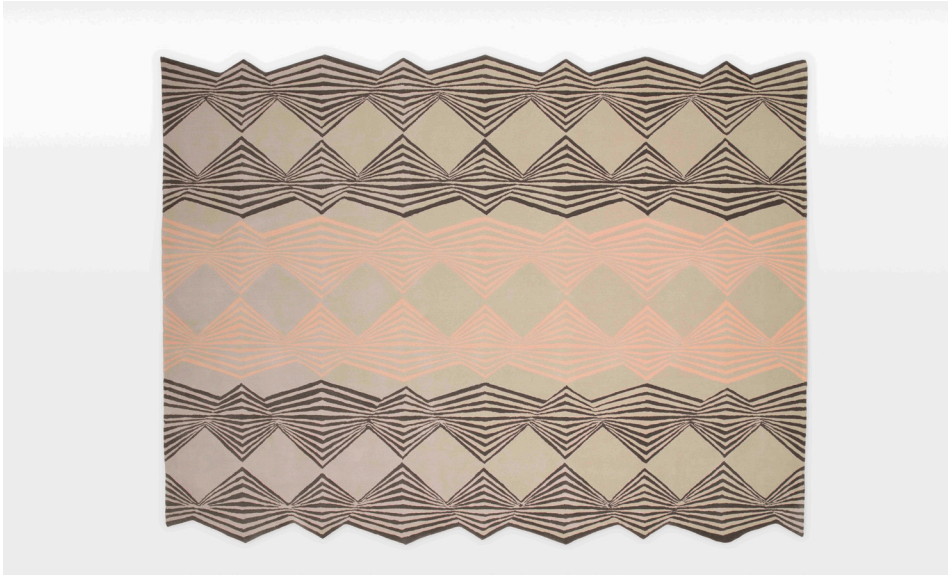

Jag Rug

Shown in New Beige (Background), White Pink (Middle pattern) & Moose Dark.

DIMENSIONS

154" L x 114" W

TECHNICAL DETAILS

Material	Hand tufted Irish & New Zealand wool
Pile	12
Area	122 Sq.Ft