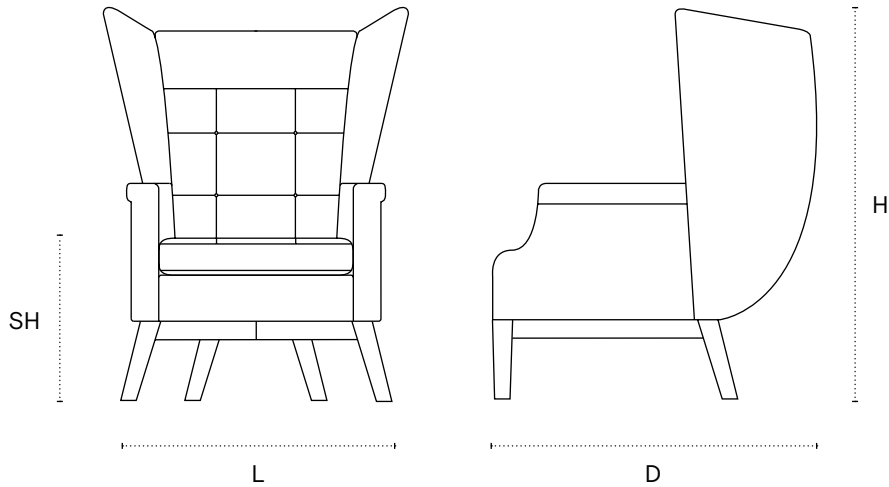

Lia Chair

Shown in Schumacher, Antique Strie, Aqua with oak legs.

DIMENSIONS

33" L x 35.5" D x 45" H x 18.5" SH

TECHNICAL DETAILS

Structure	Bent Birch frame / Hand-tied zigzag spring unit
Seat / Back cushion	Feather quilt wrapped foam core / Fabric covered buttons
Legs	Natural Oak / Blackened Oak / Walnut
Fabric options	Schumacher: Antique Strie, Aqua / Coral / Corn Flower
Yardage required	7 yards