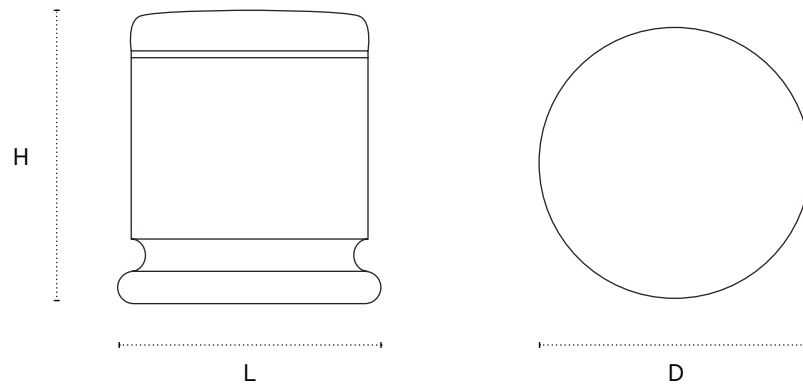

Livia Ottoman

Shown in Walnut with Jerry Pair: Mr. Hide, color Mandarin and in Oak with Orior Velvet, color Peony

DIMENSIONS

15.5" DIA x 19" H

Orior Velvet / Fabric

Jerry Pair Hide

TECHNICAL DETAILS

Wood	Walnut / Oak
Trim	Brushed Brass
Cushion	Domed foam
Fabric options	Jerry Pair Hide: Mink / Mandarin / Ice Blue or Orior Velvet: Peony / Acorn / Terracotta
Yardage required	1 yard