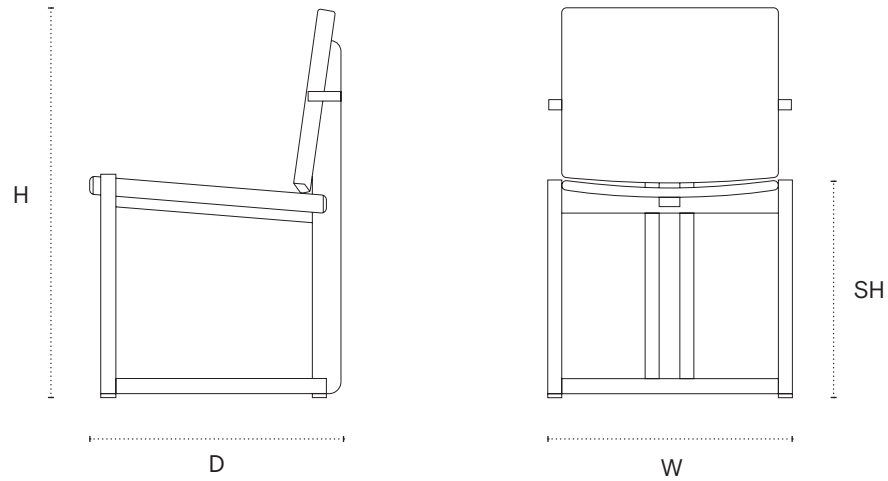

## Maide Chair

Shown in Walnut

### DIMENSIONS

31.1" H x 20" W x 19.3" D x 17.5" SH