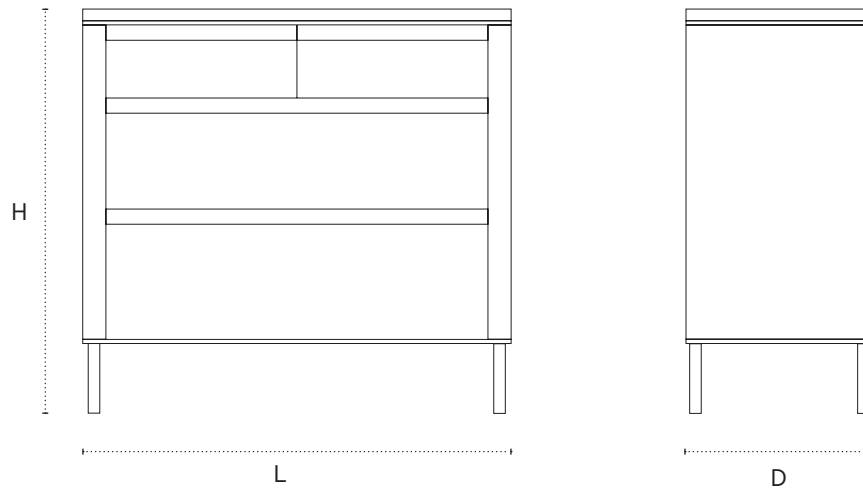

The Mara Dresser

Shown in blackened oak, aged brass, Orior Nero marble and Orior, Leather, Silver.

DIMENSIONS

36" L x 16" D x 34" H

TECHNICAL DETAILS

Stone	Irish Green Marble / Giallo Siena Marble / Nero Marble / Portuguese Limestone / Irish Limestone / Rouge Limestone		
Wood	Walnut / Natural Oak / Limed Oak / Blackened Oak		
Orior Leather	Hunter / Toffee / Rain / Brick		
Hardware	Polished Brass		