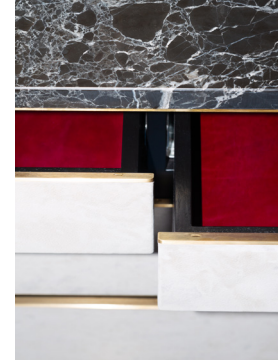

The Mara Dresser

Shown in blackened oak, aged brass, Orior Nero marble and Orior, Leather, Silver.

DIMENSIONS

36" L x 16" D x 34" H

TECHNICAL DETAILS

Stone	Irish Green Marble / Giallo Siena Marble / Nero Marble / Portuguese Limestone / Irish Limestone / Rouge Limestone		
Wood	Walnut / Natural Oak / Limed Oak / Blackened Oak		
Orior Leather	Hunter / Toffee / Rain / Brick		
Hardware	Polished Brass		