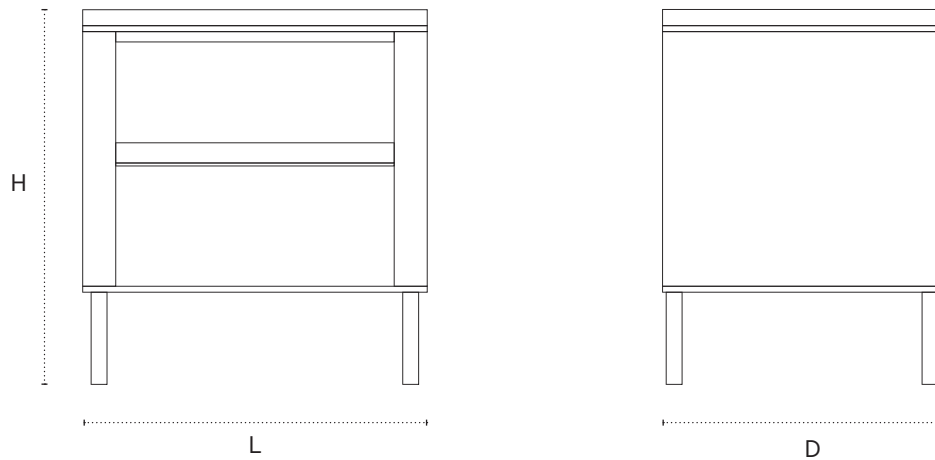

Mara Side Table

Shown in walnut, aged brass, Orior Rouge marble and Orior leathers, Flamingo & Brick.

DIMENSIONS

22" L x 18" D x 24" H

TECHNICAL DETAILS

Stone	Irish Green Marble / Giallo Siena Marble / Nero Marble / Portuguese Limestone / Irish Limestone / Rouge Limestone
Wood	Walnut / Natural Oak / Limed Oak / Blackened Oak
Orior Leather	Flamingo + Brick / Hunter + Apple / Shark + Silver / Rain + Deep Sea
Hardware	Polished Brass