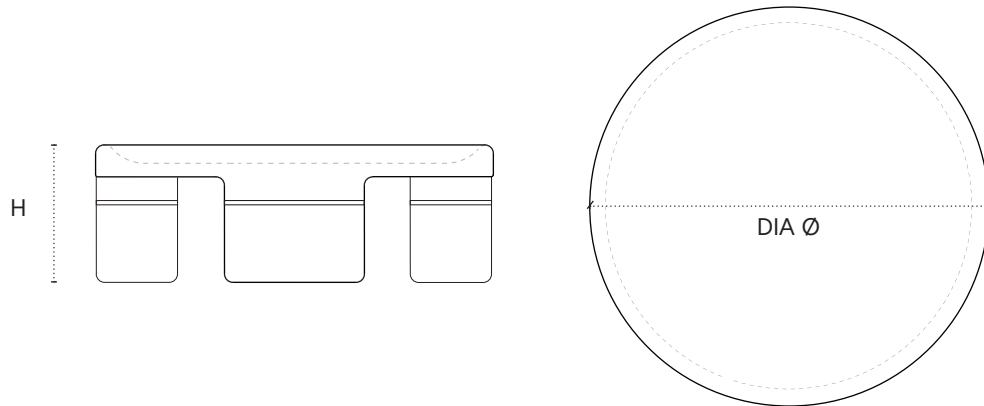

Marmar Table

Shown in Orior Nero Marble with Chrome Trim (left) and Irish Green Marble with Polished Brass trim (right)

DIMENSIONS

40" DIA x 17" H	Nero Marble / Portuguese Limestone / Irish Limestone / Rouge Limestone
	Irish Green Marble / Giallo Siena Marble
48" DIA x 17" H	Nero Marble / Portuguese Limestone / Irish Limestone / Rouge Limestone
	Irish Green Marble / Giallo Siena Marble