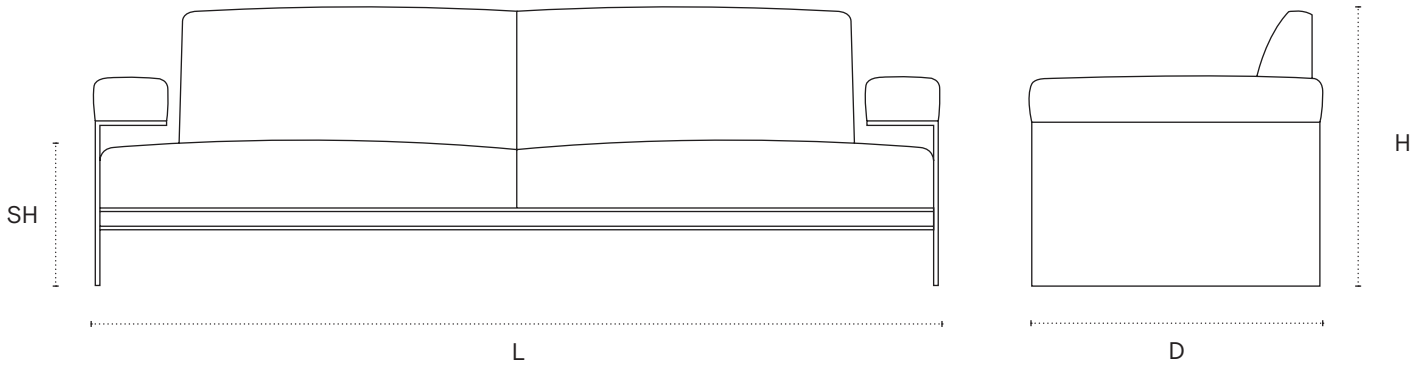

Michael Sofa

Shown in Orior Leather, color: Hunter & Schumacher: Venetian Silk, Emerald with solid aged brass frame

DIMENSIONS

85" L x 33" D x 32" H x 16" SH x 23" AH

95" L x 33" D x 32" H x 16" SH x 23" AH

TECHNICAL DETAILS

Structure	Aged Brass / Satin Stainless Steel
Seat / Back cushion	High Density Foam
Yardage required	85" L : 7 yards / 95" L : 9 yards / Leather Seat : 90 sq ft
Velvet	Schumacher : Venetian Silk, Emerald / Cameo / Indigo
Leather required	85" L : 90 sqft / 95" L : 100 sqft
Leather	Hunter / Brick / Rain