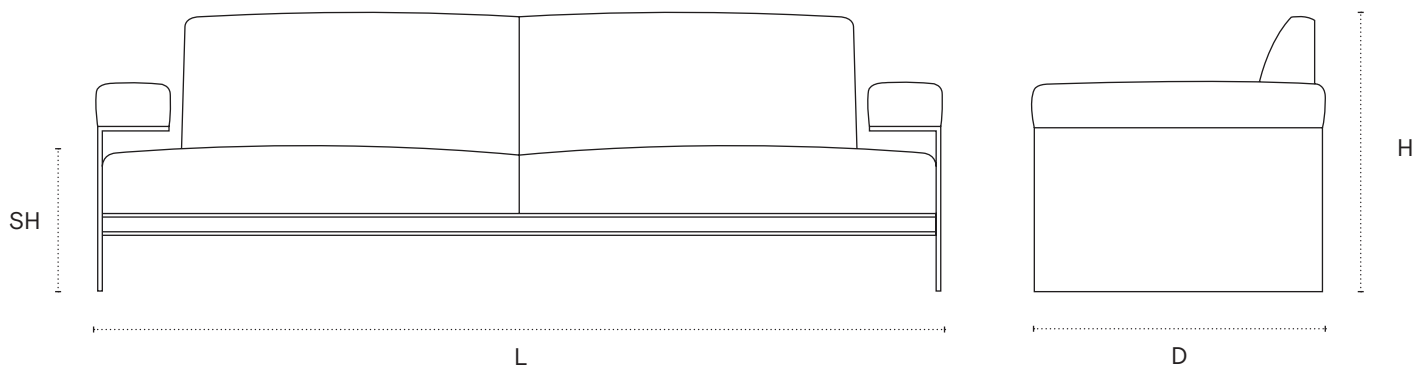

Michael Sofa

Shown in Orior Leather, color: Hunter & Schumacher: Venetian Silk, Emerald with solid aged brass frame

DIMENSIONS

85" L x 33" D x 32" H x 16" SH x 23" AH

95" L x 33" D x 32" H x 16" SH x 23" AH

TECHNICAL DETAILS

Structure	Aged Brass / Satin Stainless Steel / Blackened Steel
Seat / Back cushion	High Density Foam
Back / Arm Upholstery	Schumacher : Venetian Silk, Emerald / Cameo / Indigo
Seat Leather	Orior Leather : Hunter / Brick / Rain
COL Seat required	85" L : 90 sqft / 95" L : 100 sqft
COM Upholstery yardage required	85" L : 7 yards / 95" L : 9 yards / Leather Seat : 90 sq ft