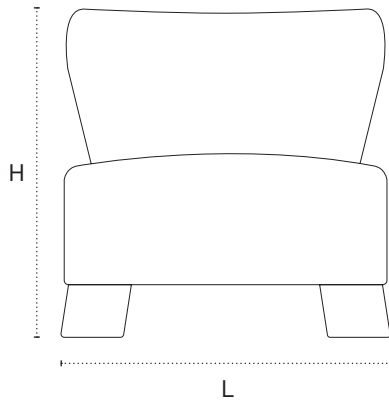

## Mozart Chair

Shown in Orior Fabric, 624.080 and oak legs

### DIMENSIONS

27"L x 30"D x 28"H x 16.5"SH

### TECHNICAL DETAILS

Structure	Bent Birch Frame / Hand Tied Zig Zag Spring Unit
Seat/Back	High Density Foam
Orior Fabric	624.080 / 624.031 / 624.020
Legs	Oak / Walnut
Yardage Required	4.5 Yards