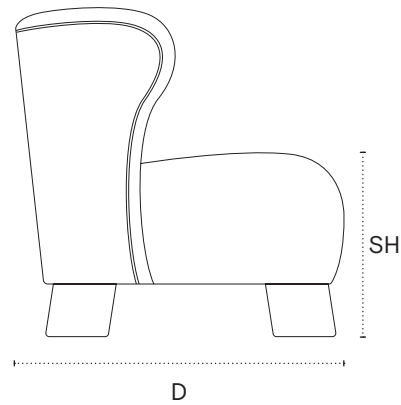

## Mozart Chair

Shown in Orior Fabric, 624.080 and oak legs

### DIMENSIONS

27"L x 30"D x 28"H x 16.5"SH

### TECHNICAL DETAILS

Structure	Bent Birch Frame / Hand Tied Zig Zag Spring Unit
Seat/Back	High Density Foam
Orior Fabric	624.080 / 624.031 / 624.020
Legs	Oak / Walnut
Yardage Required	4.5 Yards