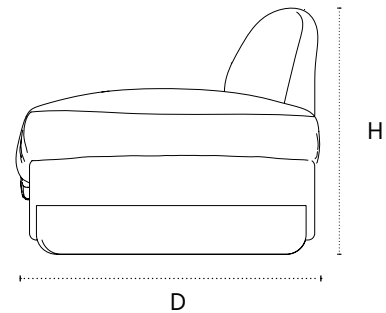

Néad Chair

Shown in Maharam Wide Corduroy, Oleander and Walnut legs.

DIMENSIONS

50" L x 40.5" D x 30" H x 16" SH

Maharam Wide Corduroy (as shown)

Orior Upholstery

COM

TECHNICAL DETAILS