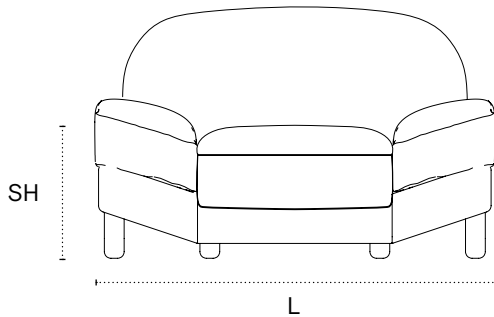

Néad Chair

Shown in Maharam Wide Corduroy, Oleander and Walnut legs.

DIMENSIONS

50" L x 40.5" D x 30" H x 16" SH

Maharam Wide Corduroy (as shown)

Orior Upholstery

COM

TECHNICAL DETAILS