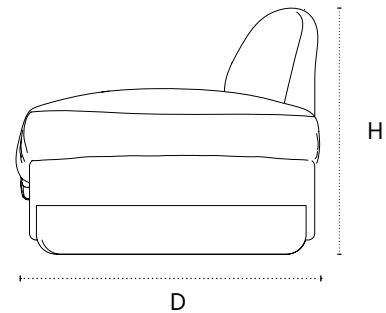

### DIMENSIONS

50" L x 40.5" D x 30" H x 19" SH

Maharam Wide Corduroy (as shown)

Orior Upholstery

COM