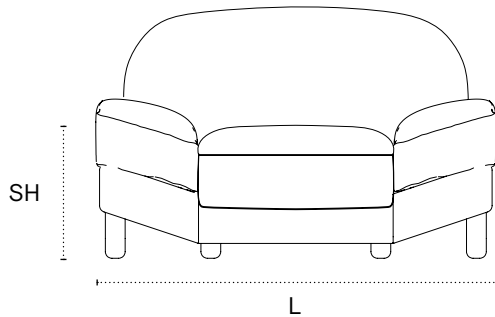

## Néad Chair

Shown in Maharam Wide Corduroy, Oleander and Walnut legs.

### DIMENSIONS

50" L x 40.5" D x 30" H x 19" SH

Maharam Wide Corduroy (as shown)

Orior Upholstery

COM

### TECHNICAL DETAILS

Structure

Solid Beech frame / Coil spring system

Seat / Back cushion

Foam core with feather quilt

Base

All Orior Woods

Upholstery