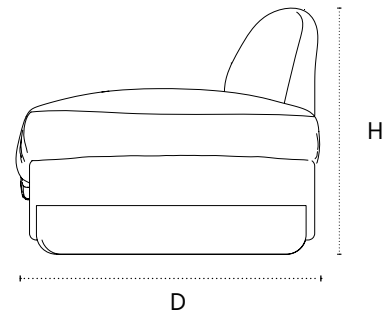

Néad Chair

Shown in Walnut and Maharam Wide Corduroy, Oleander.

DIMENSIONS

47.25" L x 36.25" D x 29.15" H x 15.25" SH

TECHNICAL DETAILS

Structure	Solid Beech frame / Coil spring system
Seat / Back cushion	Foam core with feather quilt
Base	Walnut / Oak
Upholstery	Maharam Wide Corduroy, Oleander / Mikado / Sanguine
Upholstery yardage required	8 yards