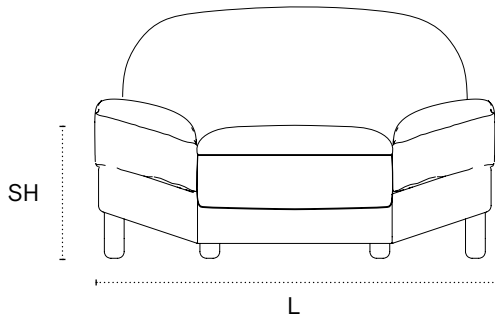

Néad Chair

Shown in Walnut and Maharam Wide Corduroy, Oleander.

DIMENSIONS

47.25" L x 36.25" D x 29.15" H x 15.25" SH

TECHNICAL DETAILS

Structure	Solid Beech frame / Coil spring system
Seat / Back cushion	Foam core with feather quilt
Base	Walnut / Oak
Upholstery	Maharam Wide Corduroy, Oleander / Mikado / Sanguine
Upholstery yardage required	8 yards