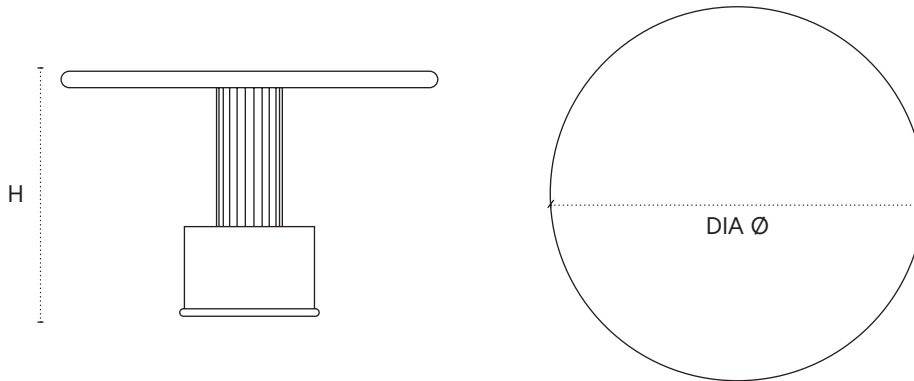

Nero Table

Shown in limed Oak with high gloss, single slab Irish Green Marble base and aged brass trim

DIMENSIONS

46" DIA x 30.5" H

TECHNICAL DETAILS

Stone	Irish Green Marble / Giallo Siena Marble / Nero Marble / Portuguese Limestone / Rogue Limestone
Wood	Oak / Blackened Oak / Limed Oak / Walnut
Wood finish	Matte / High-Gloss (+\$3,000)
Hardware	Aged Brass / Blackened Steel