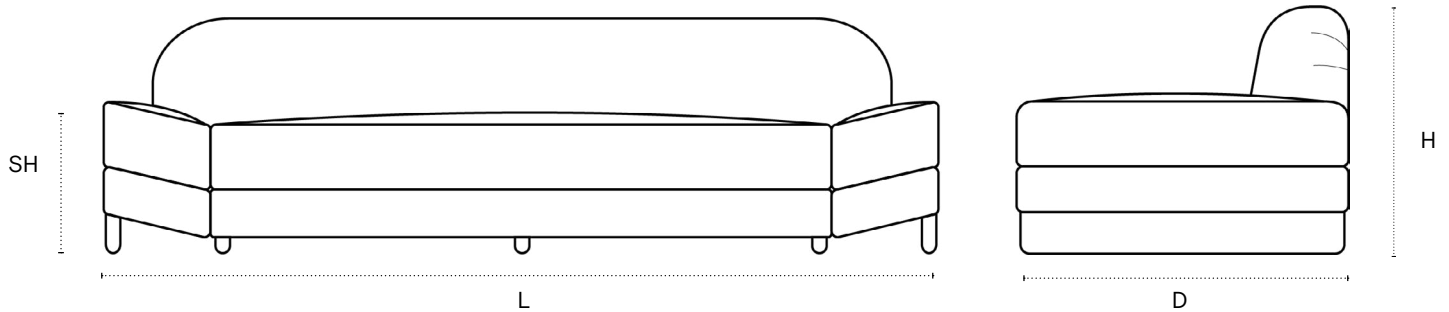

Néad Sofa

Shown in Oak and Upholstered in Orior Fabric / 712.122.

DIMENSIONS

98" L x 40.5" D x 30" H x 16" SH

Orior Upholstery
COM

TECHNICAL DETAILS

Structure	Solid Beech frame / Coil spring system
Seat / Back cushion	Foam core with feather quilt
Base	All Orior Woods
Upholstery	All Fabrics & Velvets
Upholstery yardage required	24 yards