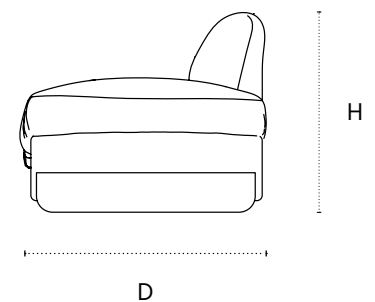

Néad Sofa

Shown in Oak and Upholstered in Dedar Karakorum, color Ivory.

DIMENSIONS

95" L x 36.25" D x 29.15" H x 15.25" SH

TECHNICAL DETAILS

Structure	Solid Beech frame / Coil spring system
Seat / Back cushion	Foam core with feather quilt
Base	Walnut / Oak
Upholstery	Dedar Karakorum Ivory / Charcoal / Nacre Rosée
Upholstery yardage required	22 yards