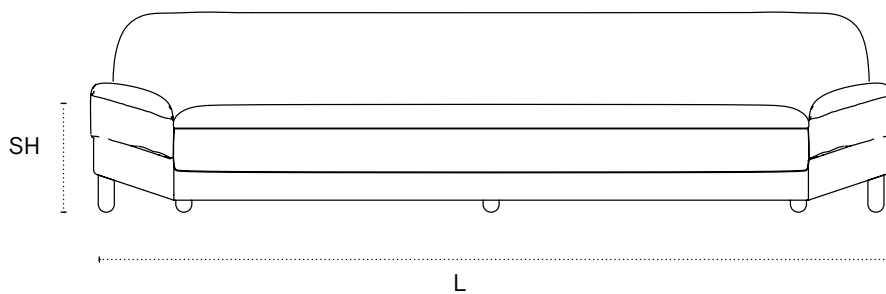

Néad Sofa

Shown in Oak and Upholstered in Dedar Karakorum, color Ivory.

DIMENSIONS

95" L x 36.25" D x 29.15" H x 15.25" SH

TECHNICAL DETAILS

Structure	Solid Beech frame / Coil spring system
Seat / Back cushion	Foam core with feather quilt
Base	Walnut / Oak
Upholstery	Dedar Karakorum Ivory / Charcoal / Nacre Rosée
Upholstery yardage required	22 yards