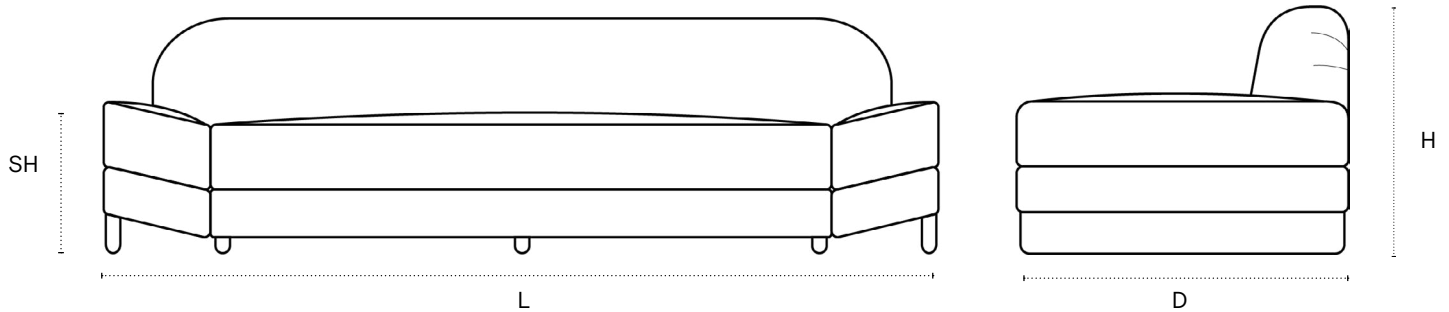

Néad Sofa

Shown in Oak and Upholstered in Orior Fabric / 712.122.

DIMENSIONS

98" L x 40.5" D x 30" H x 19" SH

Orior Upholstery
COM

TECHNICAL DETAILS

Structure	Solid Beech frame / Coil spring system
Seat / Back cushion	Foam core with feather quilt
Base	All Orior Woods
Upholstery	All Fabrics & Velvets
Upholstery yardage required	24 yards