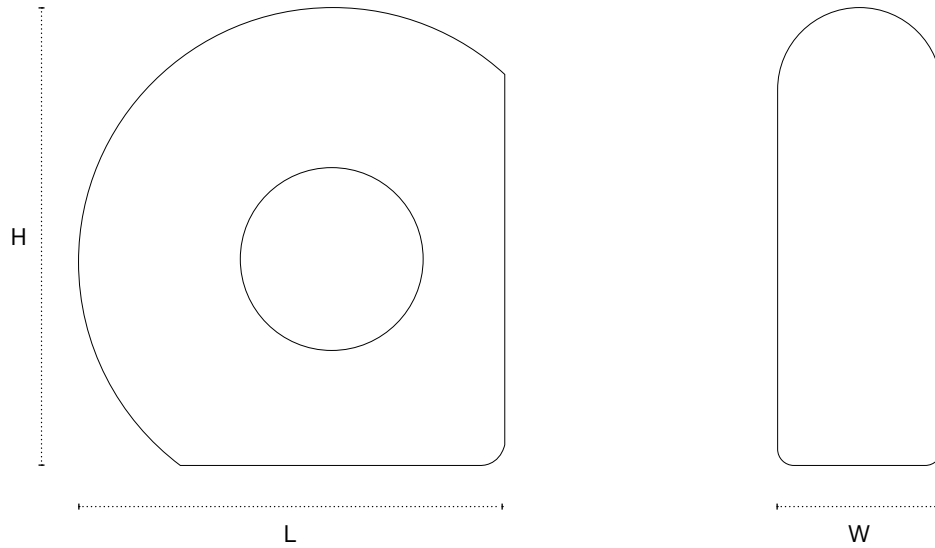

Obj\_1.02

Shown in Irish Limestone.

## DIMENSIONS

6.3" H x 5.9" L x 2.25" W