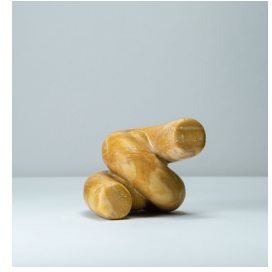

Obj\_1.03

Shown in Giallo Siena.

## DIMENSIONS

7.9" H x 7.4" L x 7.2" W

## TECHNICAL DETAILS

Stone

Irish Green / Giallo Siena / Irish Limestone / Orior Rouge