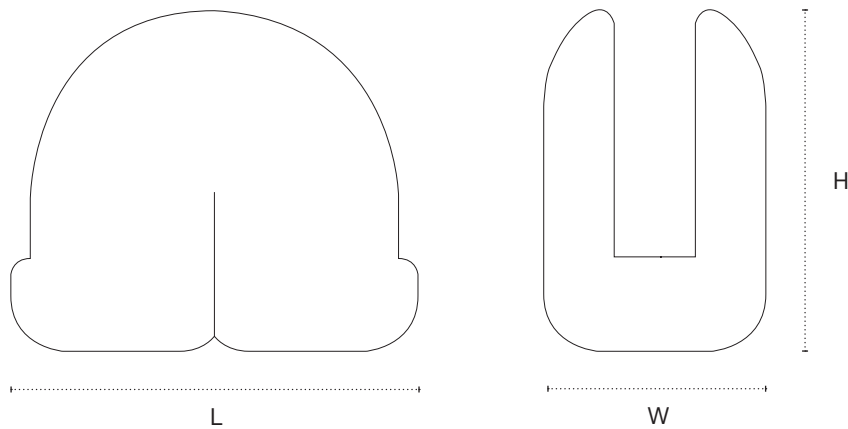

Obj_1.04

Shown in Giallo Siena.

DIMENSIONS

8.2" H x 9.8" L x 5.3" W

TECHNICAL DETAILS

Stone

Irish Green / Giallo Siena / Irish Limestone / Orior Rouge