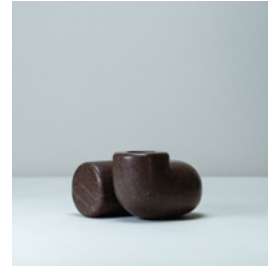

Obj\_1.06

Shown in Giallo Siena.

## DIMENSIONS

4.8" H x 7.9" L x 7.9" W

## TECHNICAL DETAILS

Stone

Irish Green / Giallo Siena / Irish Limestone / Orior Rouge