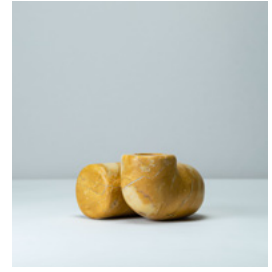

Obj\_1.06

Shown in Giallo Siena.

## DIMENSIONS

4.8" H x 7.9" L x 7.9" W

## TECHNICAL DETAILS

Stone

Irish Green / Giallo Siena / Irish Limestone / Orior Rouge