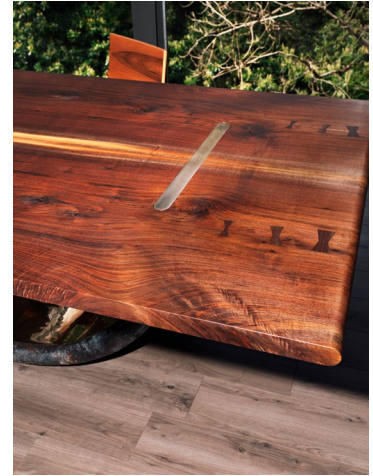

Onze Table

Shown in walnut with cast bronze base.

DIMENSIONS

112.6" L x 53" W x 29.5 H

TECHNICAL DETAILS

Top	Walnut / Oak
Base Exterior	Cast Bronze, Patina
Base Interior	Cast Bronze, Polished