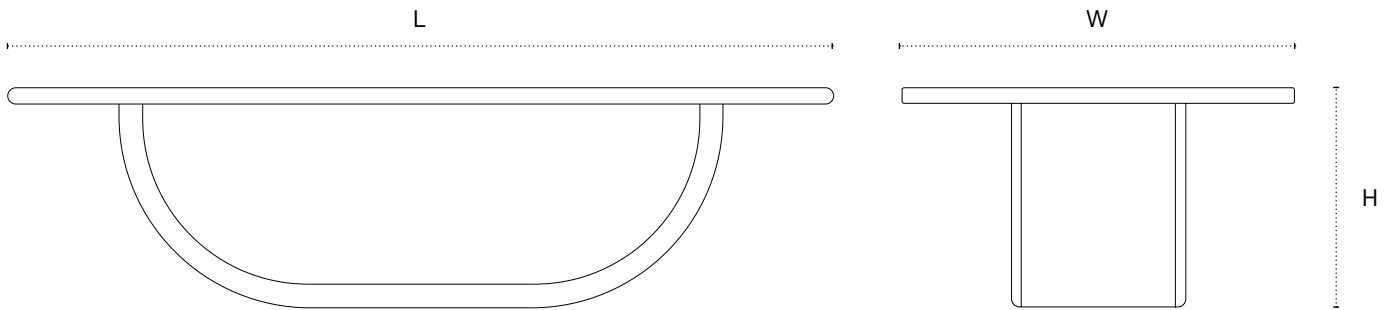

Onze Table

Shown in walnut with cast bronze base.

DIMENSIONS

112.6" L x 53" W x 29.5 H

TECHNICAL DETAILS

Top	Walnut / Oak
Base Exterior	Cast Bronze, Patina
Base Interior	Cast Bronze, Polished