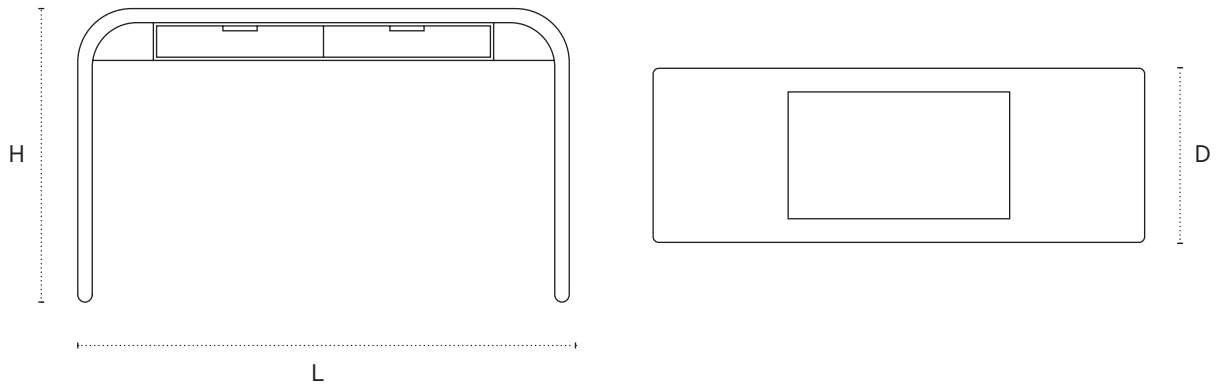

Palm Desk

Shown in Walnut with Orior Leather / Cider writing pad.

DIMENSIONS

55" L x 18" D x 31" H

TECHNICAL DETAILS

| | |
|---------------------|---|
| Wood | All Orior Woods |
| Drawer trim | Natural Brass |
| Leather writing pad | Orior Leather : Cider / Ember / Jam / Carob |