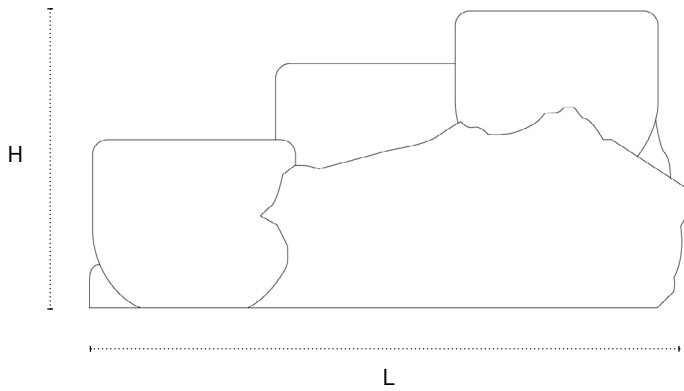

Fearn Collection : Planter Large

Shown in Kilkenny Limestone.

DIMENSIONS

47" L x 24" D x 23" H

TECHNICAL DETAILS

Stone

Armagh Limestone, Lecarrow Limestone & Kilkenny Limestone