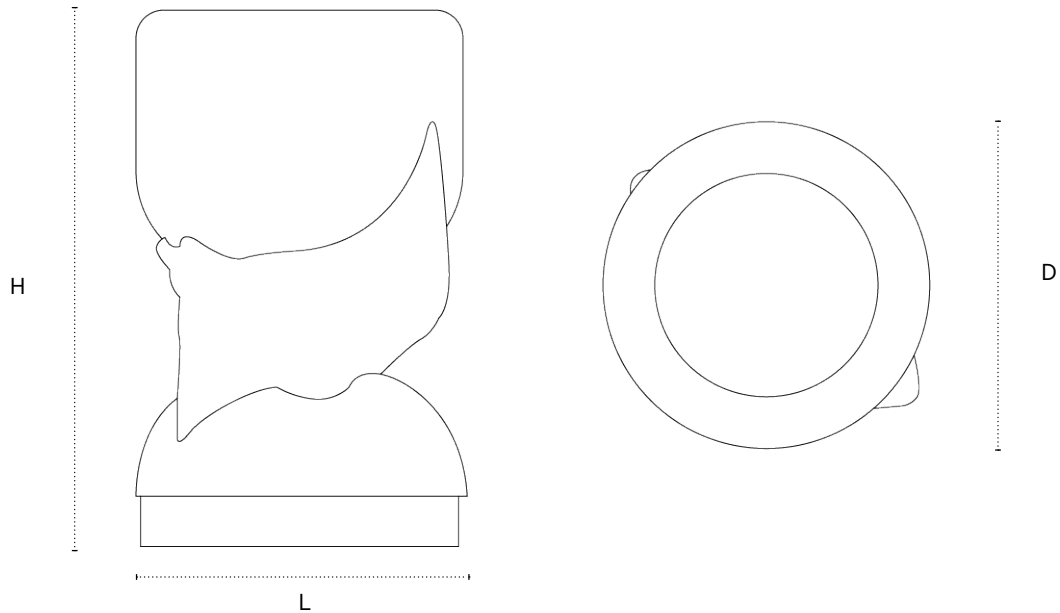

Fearn Collection : Planter Medium

Shown in Lecarrow Limestone.

DIMENSIONS

20" L x 20" D x 33" H

TECHNICAL DETAILS

Stone

Armagh Limestone, Lecarrow Limestone & Kilkenny Limestone