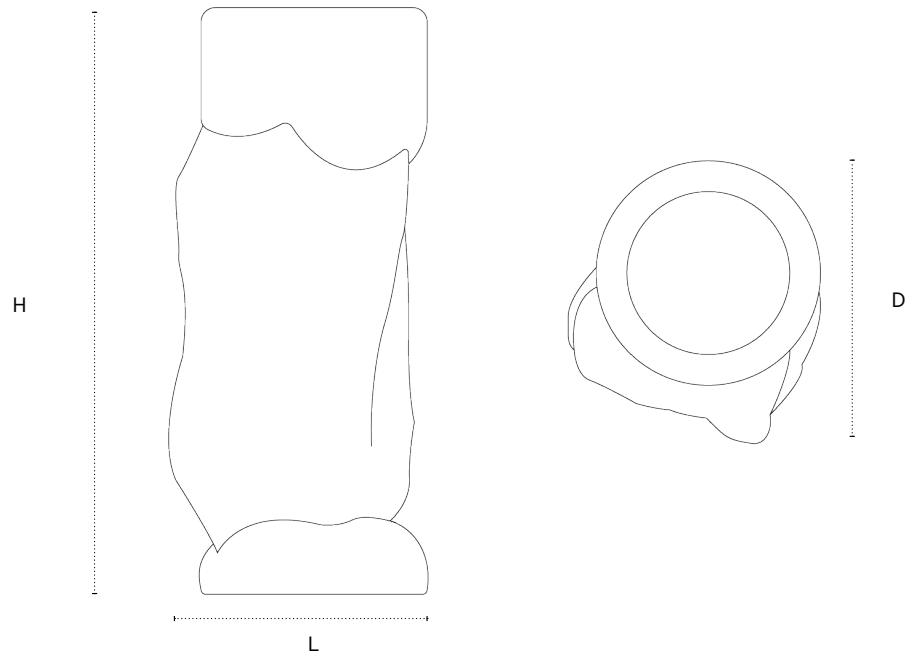

Fearn Collection : Planter Tall

Shown in Armagh Limestone.

DIMENSIONS

18" L x 20" D x 40" H

TECHNICAL DETAILS

Stone

Armagh Limestone, Lecarrow Limestone & Kilkenny Limestone