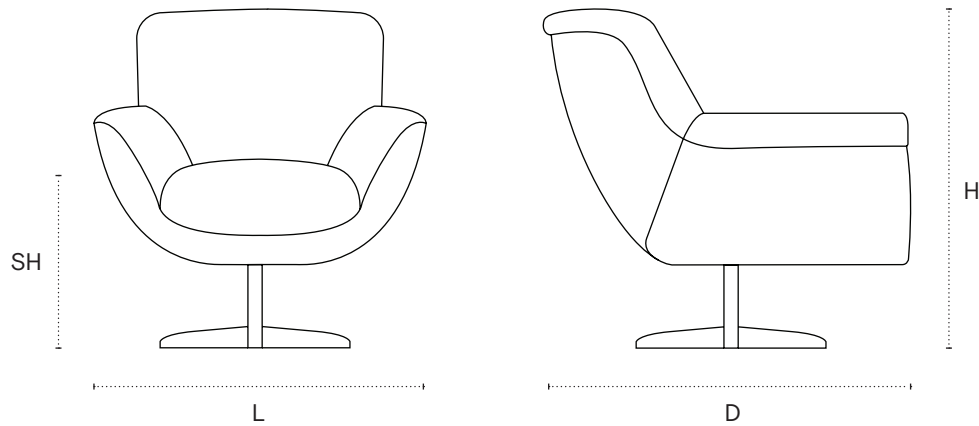

## Pop Chair

Shown in Orior Velvet, color Acorn with chrome base

### DIMENSIONS

32.5" L x 33" D x 32" H x 17" SH

### TECHNICAL DETAILS

Structure	Solid Beech and bent Birch frame / Hand-tied zigzag springs
Swivel Base	Chrome
Seat / Back cushion	High Density Foam
Orior Velvet	Acorn / Denim / Coal / Peony
Yardage required	5 yards