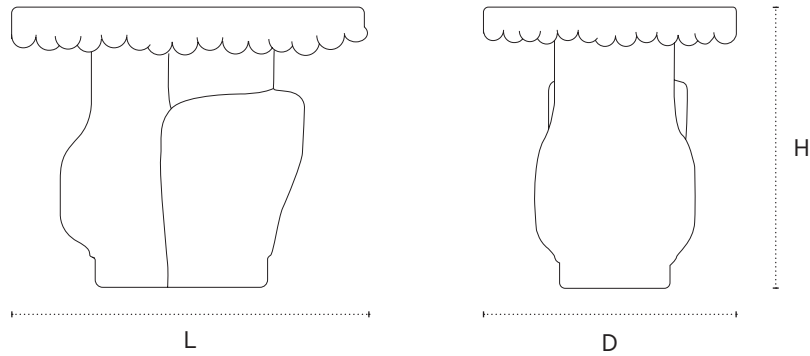

Reo Table

Shown in Irish Crystal, and Giallo Siena

DIMENSIONS

23"L x 18.9"D x 18.5"H

TECHNICAL DETAILS

Top	Recycled Irish Crystal
Base	Giallo Siena Marble / Irish Green Marble / Nero Marble / Portuguese Limestone / Rouge Limestone