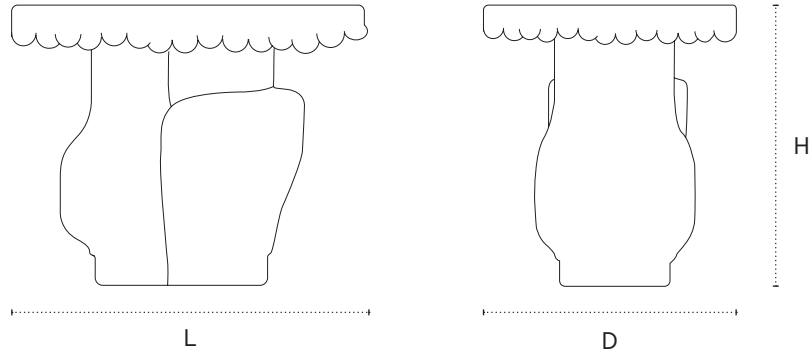

Reo Table

Shown in Irish Crystal top, and Giallo Siena Marble base.

DIMENSIONS

23"L x 18.9"D x 18.5"H

TECHNICAL DETAILS

Top

Recycled Irish Crystal

Base