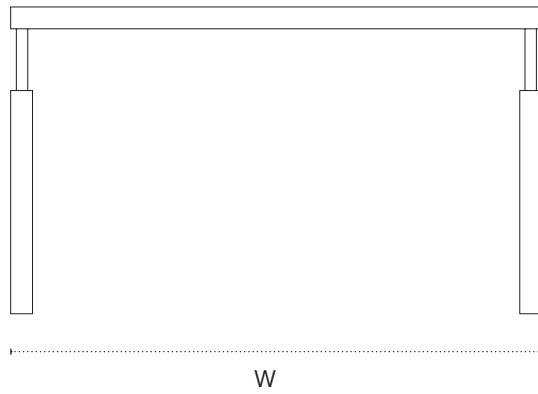

## Tenor Console

Shown in hand carved Oak with tumbled brass

### DIMENSIONS

55" L x 12.5" D x 33" H