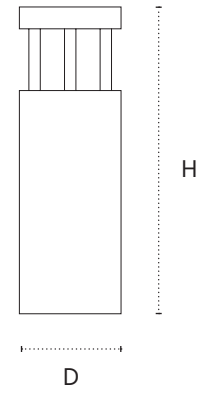

## Tenor Console

Shown in hand carved Oak with tumbled brass

### DIMENSIONS

55" L x 12.5" D x 33" H